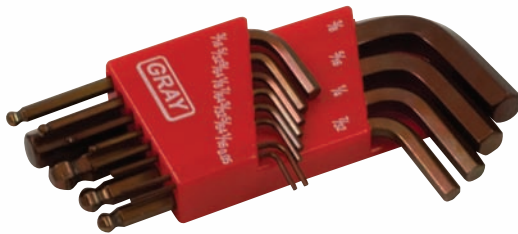

# HEX KEYS

68809  
9 Piece Metric Short Arm S<sub>2</sub> Hex Key Set

Contains: 1.5, 2, 2.5, 3, 4, 5, 6, 8, 10mm

69712  
13 Piece SAE Short Arm S<sub>2</sub> Hex Key Set

Contains: .050", 1/16", 5/64", 3/32", 7/64", 1/8", 9/64", 5/32", 3/16", 7/32", 1/4", 5/16", 3/8"

698113  
13 Piece SAE Hex Key Ball End Short

Contains: .050", 1/16", 5/64", 3/32", 7/64", 1/8", 9/64", 5/32", 3/16", 7/32", 1/4", 5/16", 3/8"

697109  
9 Piece Metric Hex Key Ball End Short

Contains: 1.5, 2, 2.5, 3, 4, 5, 6, 8, 10mm

69807  
7 Piece Torx<sup>®</sup> Long Arm S<sub>2</sub> Hex Key Set

Contains: T10, T15, T20, T25, T27, T30, T40

68713  
13 Piece SAE Long Arm S<sub>2</sub> Hex Key Set

Contains: .050", 1/16", 5/64", 3/32", 7/64", 1/8", 9/64", 5/32", 3/16", 7/32", 1/4", 5/16", 3/8"